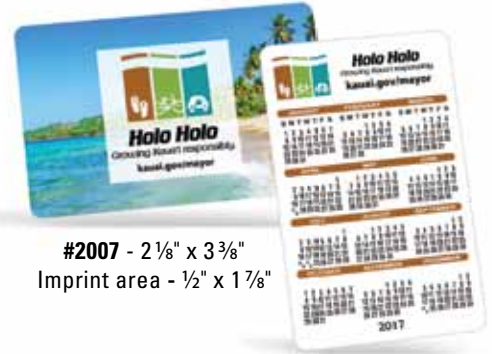

- **FREE ART**
- **FREE BLEEDS**
- **FREE LOGOS**
- **FREE SCREENS**
- **FREE SET UPS**
- **NO CHARGE FOR OVERRUNS**
- **GUARANTEED INVENTORY**
- **MADE IN USA**

CALENDAR CARDS

PLASTIC & ECO-FRIENDLY

CALENDARS

#2018 - 2 1/8" x 3 3/8"
Imprint area - 3/16" x 3 3/8"

#2007 - 2 1/8" x 3 3/8"
Imprint area - 1/2" x 1 7/8"

#2020 - 2 1/8" x 3 3/8"
Imprint area - 3/16" x 3 3/8"

Calendars also available in Spanish!

#2021 - 2 1/8" x 3 3/8"
Imprint area - 1/2" x 1 7/8"
(actual size)