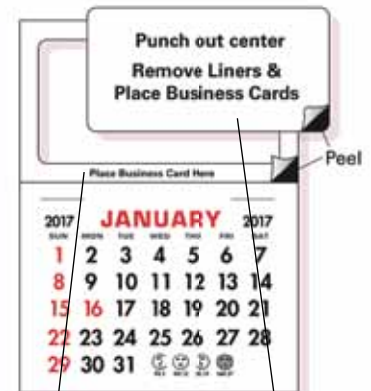

The **inexpensive & convenient** way to get your name and contact information in front of your customers.

1 DAY PRODUCTION

- Peel & Remove Liner
- Stick Your Business Card
- Available in *Decal or Magnet*

Finished Product
(Card with Calendar Pad Decal)

DECAL -#5918

Calendars - 2 1/4" x 3"
Overall size approx. - 3" x 4 1/4"

MAGNET -#5919

Finished Product
(Card on Punch-out)

Finished Product
(Card with Calendar Pad Magnet)