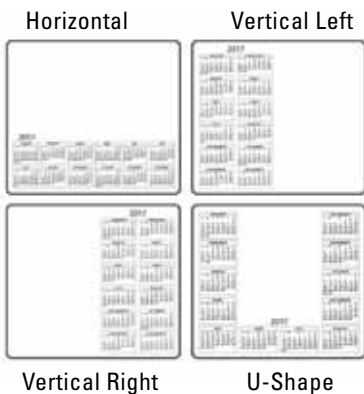

For Custom Imprint
Choose Layout Below